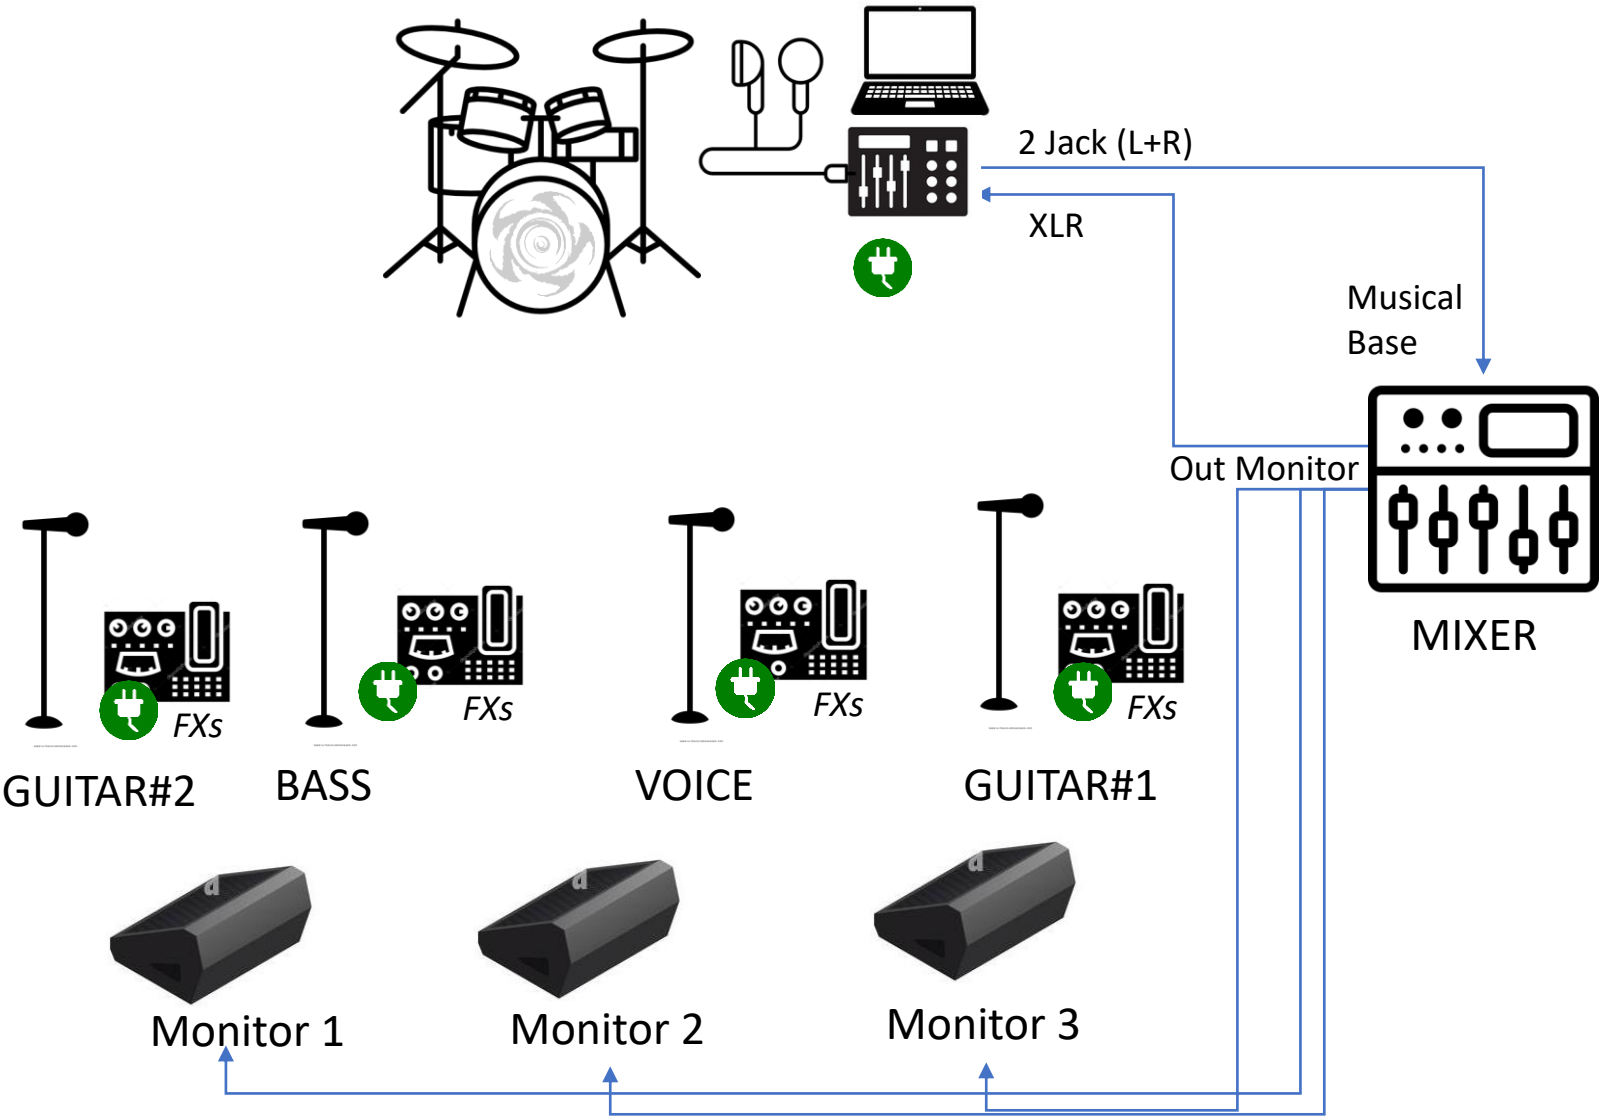

## 4 MUSICIANS LINEUP

Instrument	Requirements
Drums	2 x Electrical Power
	XLR IN (monitor from mixer)
	2x Jack out mono (L+R) 6.35mm
GUITAR	1 x Electrical Power
	1 microphone
BASS	1 x Electrical Power
	1 microphone (optional)
VOICE	2 x Electrical Power
	XLR cable MIC-FX
	1 microphone

Microphone on Bass is OPTIONAL  
 Use of Voice FX TBD with Service  
 Voice Effects: Delay, Reverb, Compressor

## 5 MUSICIANS LINEUP

Instrument	Requirements
Drums	2 x Electrical Power XLR IN (monitor from mixer)
GUITAR#1	1 x Electrical Power 1 microphone
GUITAR#2	1 x Electrical Power 1 microphone (optional)
BASS	1 x Electrical Power 1 microphone (optional)
VOICE	2 x Electrical Power XLR cable MIC-FX 1 microphone