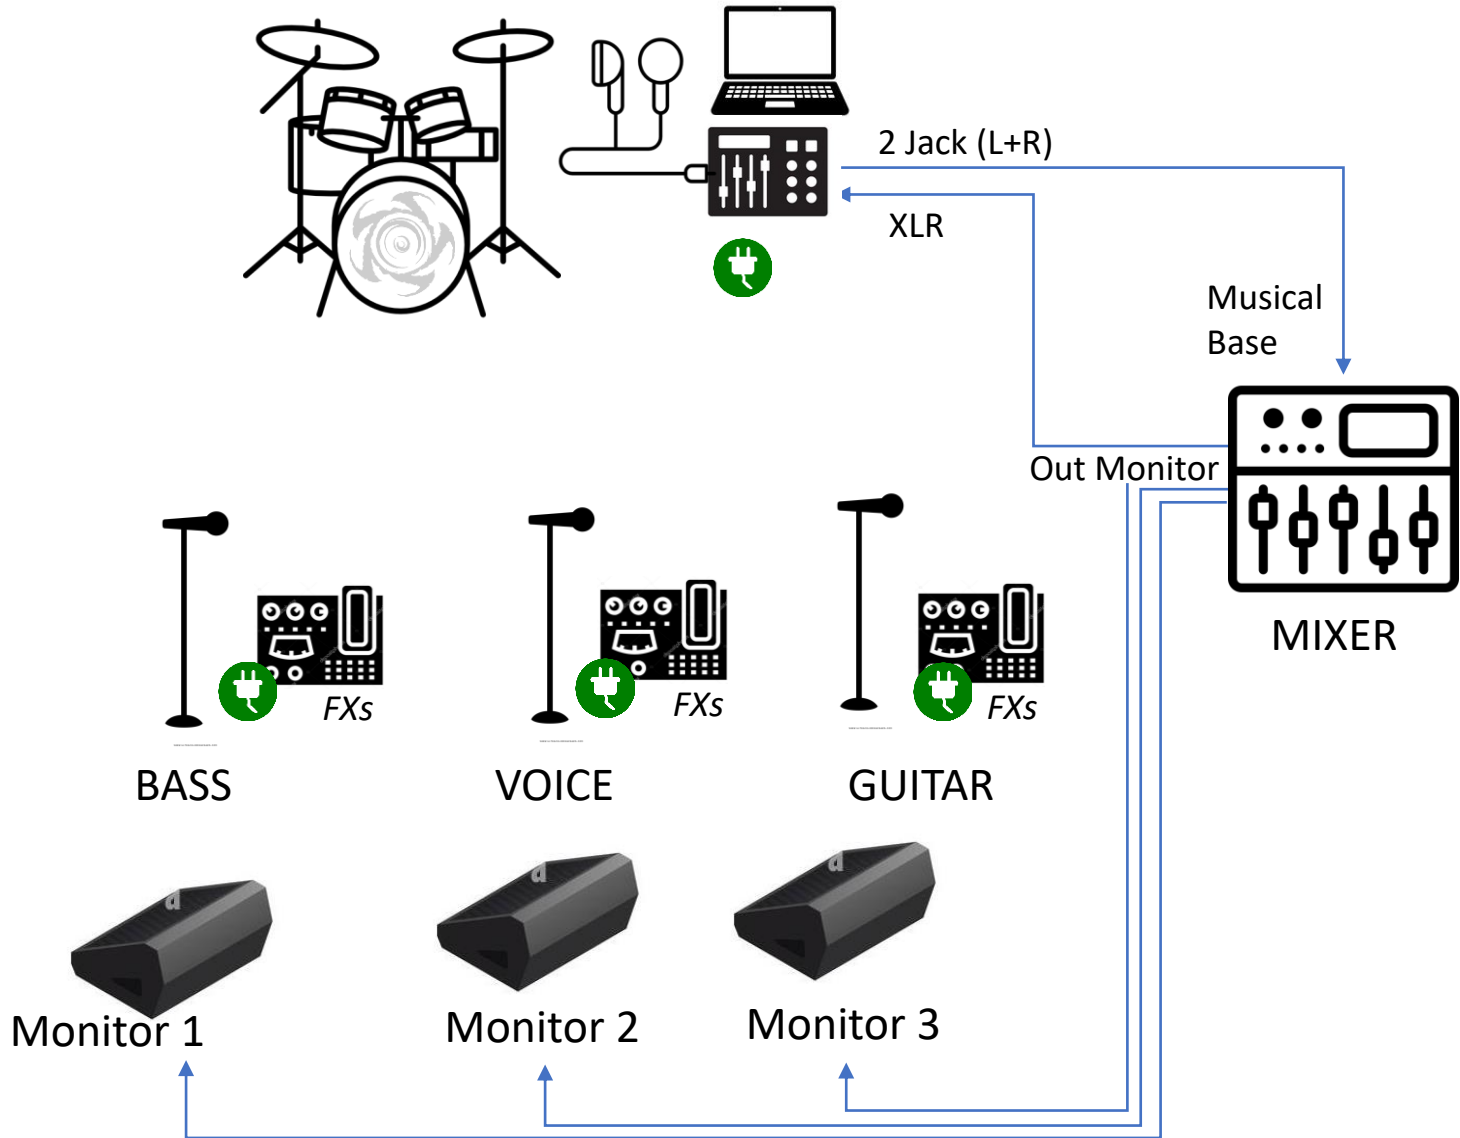

## 4 MUSICIANS LINEUP

Instrument	Requirements
Drums	2 x Electrical Power
	XLR IN (monitor from mixer)
	2x Jack out mono (L+R) 6.35mm
GUITAR	1 x Electrical Power
	1 microphone
BASS	1 x Electrical Power
	1 microphone (optional)
VOICE	2 x Electrical Power
	XLR cable MIC-FX
	1 microphone

Microphone on Bass is OPTIONAL  
 Use of Voice FX TBD with Service  
 Voice Effects: Delay, Reverb, Compressor

## 5 MUSICIANS LINEUP

Instrument	Requirements
Drums	2 x Electrical Power XLR IN (monitor from mixer)
GUITAR#1	1 x Electrical Power 1 microphone
GUITAR#2	1 x Electrical Power 1 microphone (optional)
BASS	1 x Electrical Power 1 microphone (optional)
VOICE	2 x Electrical Power XLR cable MIC-FX 1 microphone